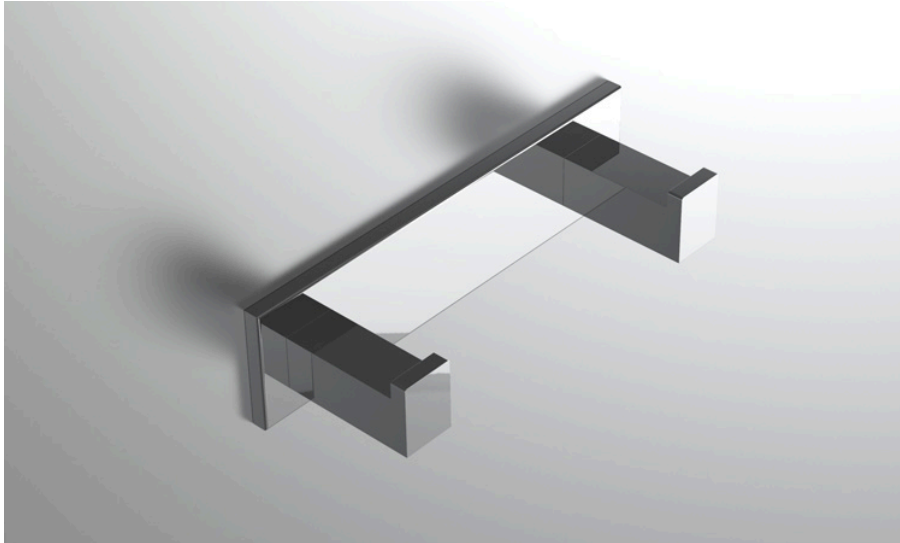

neelnox

LET
THERE
BE **DESIGN.**

FEATURES

- Premium 304 Grade Stainless Steel
- Solid Mount Construction
- Concealed Installation Hardware
- State of the art wall anchors included for installation on Dry wall or Tile

Dimensions in inches

FRONT

TOP

SIDE

NOTE: Dimensions subject to change without notice.